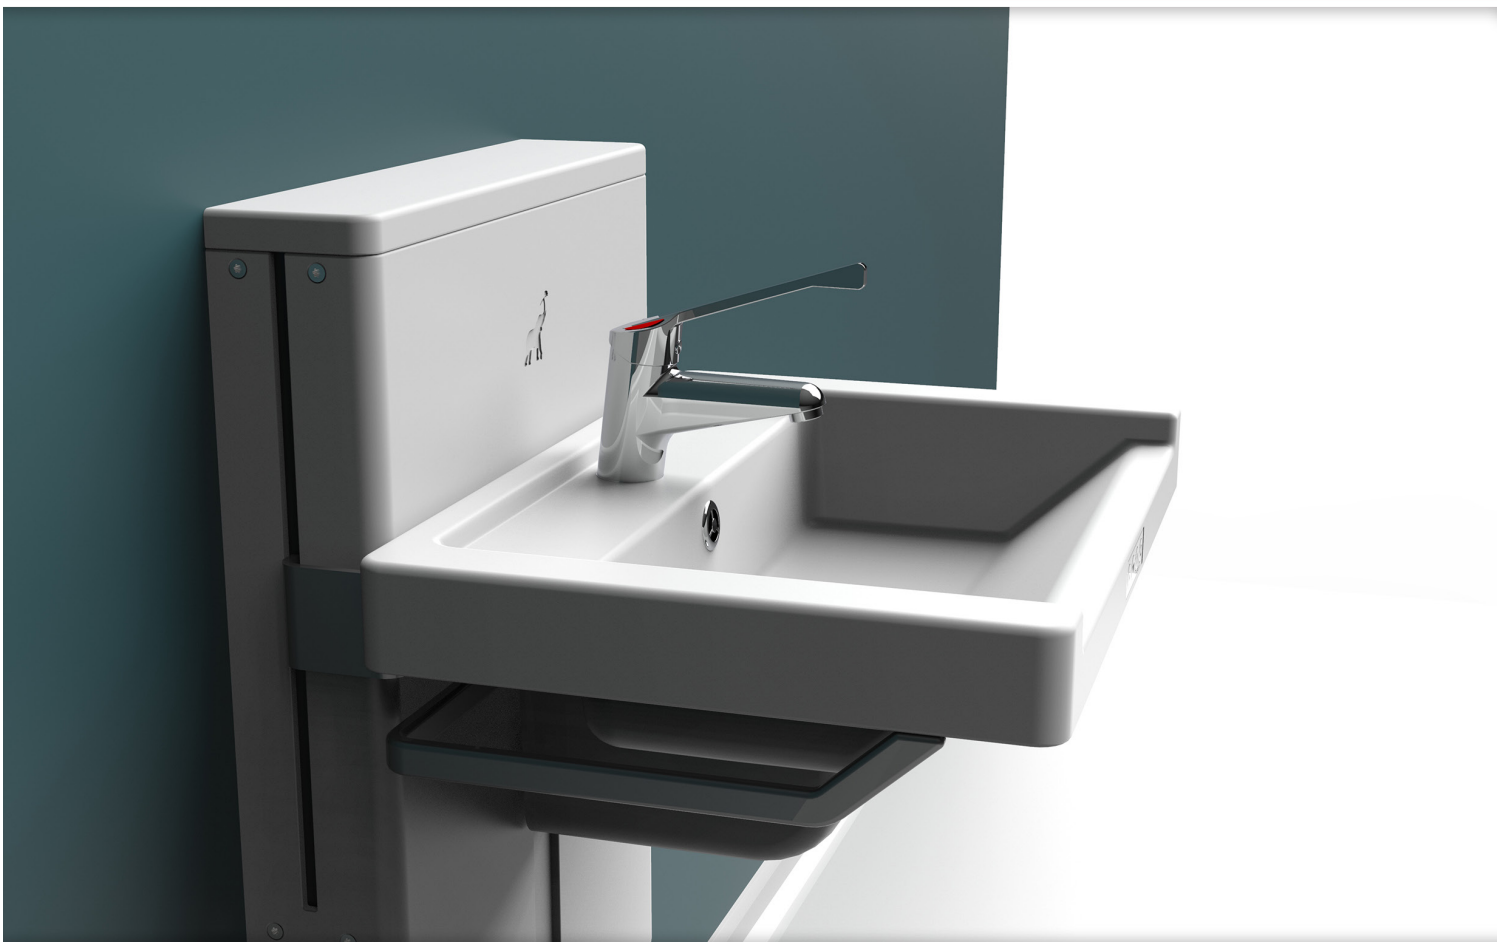

astor 
bannerman
beyond routine

Aquba
Height Adjustable Basin

Astor Aquba

Height Adjustable Basin

The Astor Aquba is the smallest completely integrated unit available, making it one of the most wheelchair accessible basins, & perfect for under window installations. With the choice of two pre-set heights or freely adjust to any height, this is a perfect option for multi-user environment.

Compact. Accesible. Elegant.

Considered Design

- High quality Corian style basin & covers
- Load bearing transfer rails
- Sculpted accessible basin
- Soft touch click clack plug actuation

Intuitive Control

- Large height adjustment range of 300mm
- Only 12 seconds from low to highest point
- 2 custom memory positions for all the family
- Child safe lock out & collision sensing function

Unrivaled Access

- Compact & integrated design
- Low profile concealed plumbing
- Ergonomic accessible basin front
- Wheelchair footplate clear access
- Safety movement collision sensor

Product Specification

- Height adjustable 300mm
- Safe working load (SWL) 150kg
- 600mm, 750mm or 900mm wide basin
- Coral, Matte Black or Helium Silver handle
- High quality Corian style basin & covers
- Wall mount at any height to suit
- Integrated controls with 2 memory positions
- Click clack waste with soft touch
- Anti-trap/collision sensor
- Patent pending on key features
- Designed & made in the UK